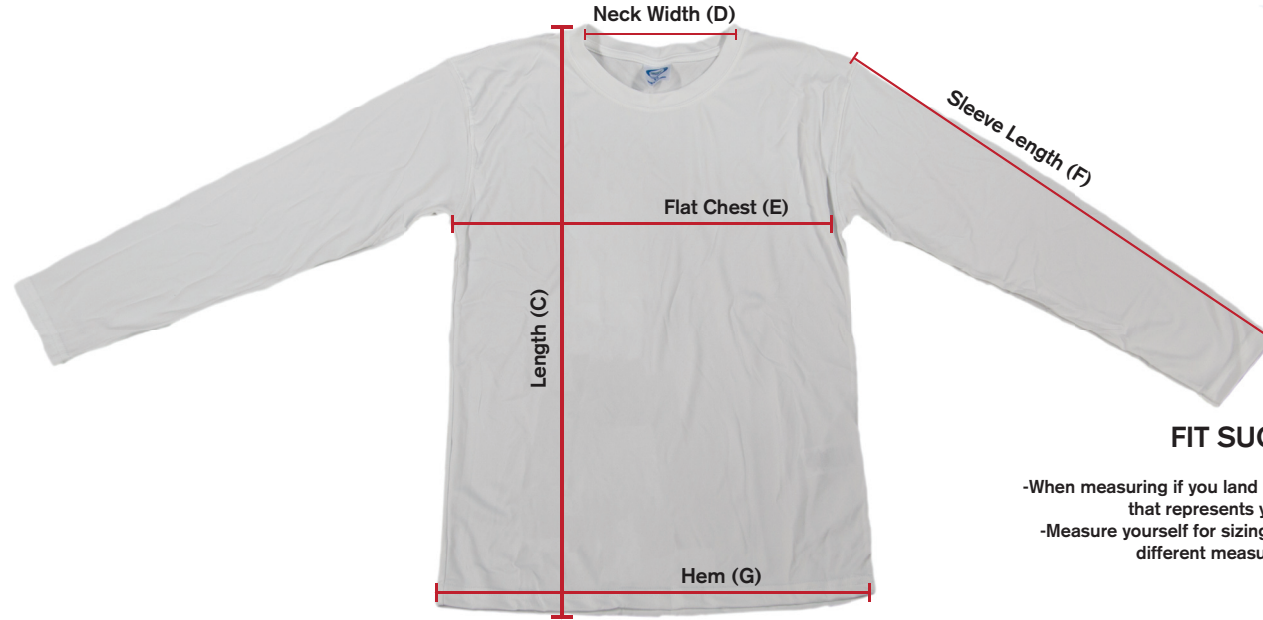

Solar Long Sleeve
Youth
M780

YOUTH SIZE GUIDE

Vapor Size	Age
XS	2-4
S	5-7
M	8-10
L	11-13
XL	14-16

FIT SUGGESTIONS

- When measuring if you land in between two sizes choose the size that represents your chest measurement
- Measure yourself for sizing for best results as all retailers use different measurements for their sizing

Solar Long Sleeve Flat Garment Specifications

HOW TO MEASURE ON THE FLAT...

Length (C) - Hold tape measure at highest point on shirt and pull tape down to the bottom of the hem

Neck Width (D) - Hold tape measure at one side of neck hem and pull to the other side

Flat Chest (E) - Hold tape measure under armhole and pull to the other side

Sleeve Length (F) - Hold tape measure at the top of the armhole seam and pull to bottom of sleeve hem

Hem (G) - Hold tape measure at side seam and pull to the other side

	Length (C)	Neck Width (D)	Flat Chest (E)	Sleeve Length (F)	Hem (G)
XS	N/A	N/A	N/A	N/A	N/A
S	19.5"	6"	15.5"	15"	15.5"
M	22"	6.5"	16"	17"	16"
L	23.5"	7.25"	17"	19"	17"
XL	25"	7.5"	18"	21.25"	18"