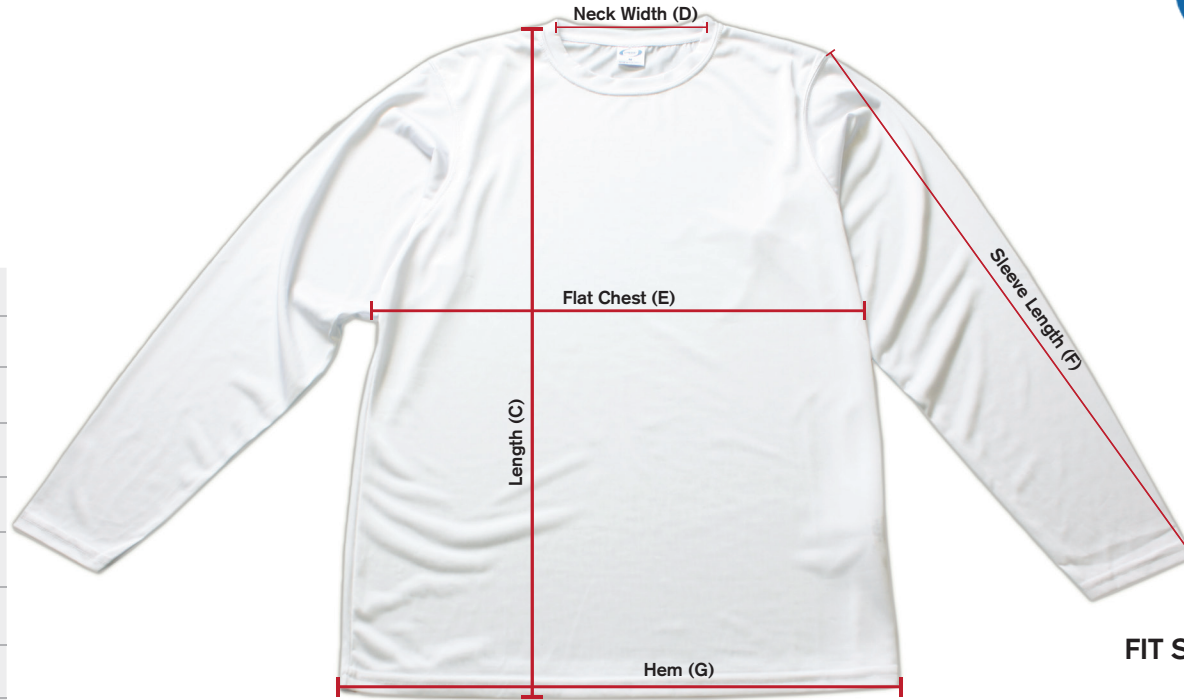

Solar Long Sleeve  
MENS  
M700

**MENS SIZE GUIDE**

Vapor Size	Chest (E)
XS	36"-38"
S	39"-41"
M	42"-44"
L	45"-47"
XL	48"-50"
XXL	51"-53"
XXXL	54"-56"

**FIT SUGGESTIONS**

- This shirt skims the body
- Note that Chest (E) are taken on the body while Length (C) through Hem (G) are flat garment measurements
- When measuring if you land in between two sizes choose the size that represents your chest measurement
- Measure yourself for sizing for best results as all retailers use different measurements for their sizing

**Mens Solar Long Sleeve Flat Garment Specifications**

	Length (C)	Neck Width (D)	Flat Chest (E)	Sleeve Length (F)	Hem (G)
XS	26"	7"	20"	24.5"	20"
S	27"	7"	21"	25"	21"
M	28"	7.25"	22"	25.5"	22"
L	30"	7.5"	23"	26"	23"
XL	31"	7.75"	24"	26.5"	24"
XXL	32"	8"	25"	27"	25"
XXXL	33"	8.25"	26"	27.5"	26"
XXXXL	34"	8.75"	26.5"	27.75"	26.5"

**HOW TO MEASURE ON THE FLAT...**

Length (C) - Hold tape measure at highest point on shirt and pull tape down to the bottom of the hem

Neck Width (D) - Hold tape measure at one side of neck hem and pull to the other side

Flat Chest (E) - Hold tape measure under armhole and pull to the other side

Sleeve Length (F) - Hold tape measure at the top of the armhole seam and pull to bottom of sleeve hem

Hem (G) - Hold tape measure at side seam and pull to the other side