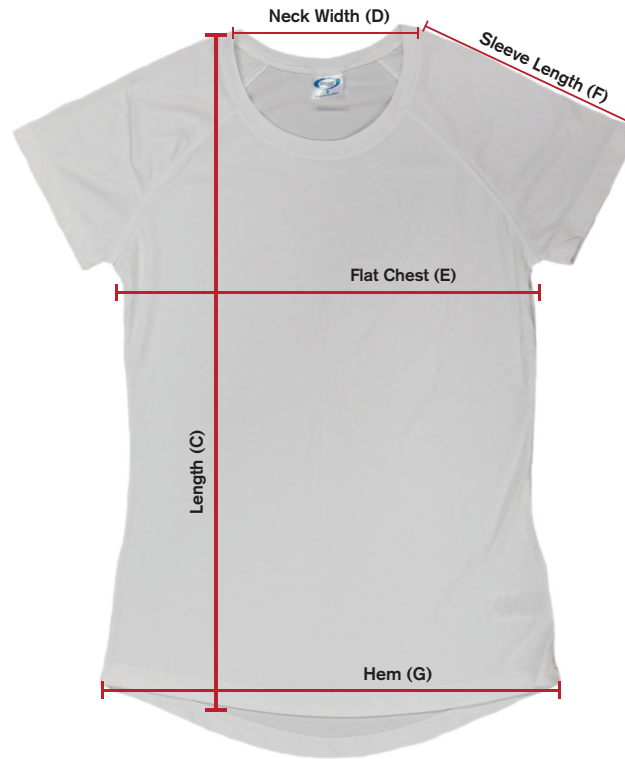

**Solar Short Sleeve
Ladies
M150**

LADIES SIZE GUIDE

Vapor Size	Chest (E)
XS	30"-31"
S	32"-33"
M	34"-35"
L	36"-37"
XL	38"-39"
XXL	40"-41"
XXXL	42"-43"
XXXXL	44"+

FIT SUGGESTIONS

- This shirt skims the body
- Note that Chest (E) are taken on the body while Length (C) through Hem (G) are flat garment measurements
- When measuring if you land in between two sizes choose the size that represents your chest measurement
- Measure yourself for sizing for best results as all retailers use different measurements for their sizing

Solar Short Sleeve Flat Garment Specifications

	Length (C)	Neck Width (D)	Flat Chest (E)	Sleeve Length (F)	Hem (G)
XS	24"	7.75"	15"	8"	16"
S	25"	8"	16"	8.5"	17.5"
M	26"	8"	17.5"	9"	18"
L	27"	8.25"	18.5"	9.5"	19"
XL	28"	8.5"	19"	10"	20"
XXL	29"	8.5"	20"	10.5"	21"
XXXL	N/A	N/A	N/A	N/A	N/A
XXXXL	N/A	N/A	N/A	N/A	N/A

HOW TO MEASURE ON THE FLAT...

Length (C) - Hold tape measure at highest point on shirt and pull tape down to the bottom of the hem

Neck Width (D) - Hold tape measure at one side of neck hem and pull to the other side

Flat Chest (E) - Hold tape measure under armhole and pull to the other side

Sleeve Length (F) - Hold tape measure at the top of the armhole seam and pull to bottom of sleeve hem

Hem (G) - Hold tape measure at side seam and pull to the other side