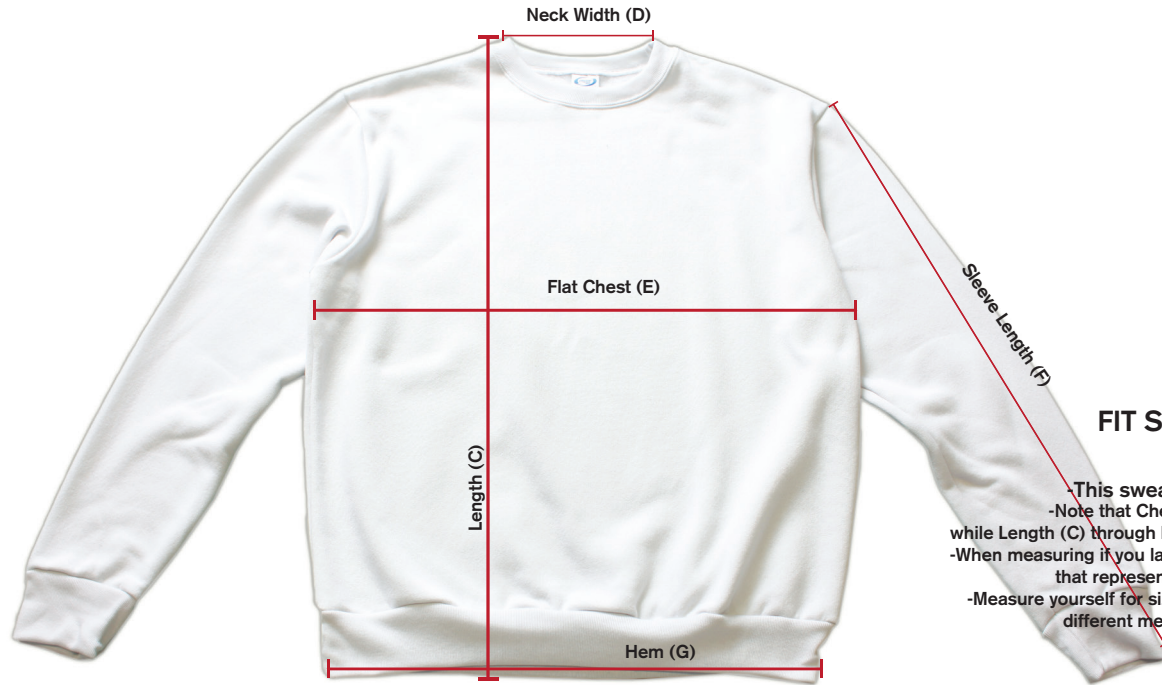

MENS SIZE GUIDE

Vapor Size	Chest (E)
XS	36"-38"
S	39"-41"
M	42"-44"
L	45"-47"
XL	48"-50"
XXL	51"-53"
XXXL	54"-56"

LADIES SIZE GUIDE

Vapor Size	Chest (E)
XS	30"-31"
S	32"-33"
M	34"-35"
L	36"-37"
XL	38"-39"
XXL	40"-41"
XXXL	42"-43"
XXXXL	44"+

Crew Sweat Shirt Unisex A1SFBV

FIT SUGGESTIONS

- This sweat shirt has a looser fit
- Note that Chest (E) are taken on the body while Length (C) through Hem (G) are flat garment measurements
- When measuring if you land in between two sizes choose the size that represents your chest measurement
- Measure yourself for sizing for best results as all retailers use different measurements for their sizing

Crew Sweat Shirt Flat Garment Specifications

	Length (C)	Neck Width (D)	Flat Chest (E)	Sleeve Length (F)	Hem (G)
XS	N/A	N/A	N/A	N/A	N/A
S	25.5"	7"	21.5"	22.5"	15.5"
M	26.5"	7"	22.5"	23"	17.5"
L	27.5"	7.5"	23.5"	24"	19.5"
XL	28.5"	8"	24.5"	26"	21.5"
XXL	30"	8.25"	25.5"	26"	23"
XXXL	31"	8.5"	29.5"	26.5"	23.5"
XXXXL	N/A	N/A	N/A	N/A	N/A

HOW TO MEASURE ON THE FLAT...

Length (C) - Hold tape measure at highest point on shirt and pull tape down to the bottom of the hem

Neck Width (D) - Hold tape measure at one side of neck hem and pull to the other side