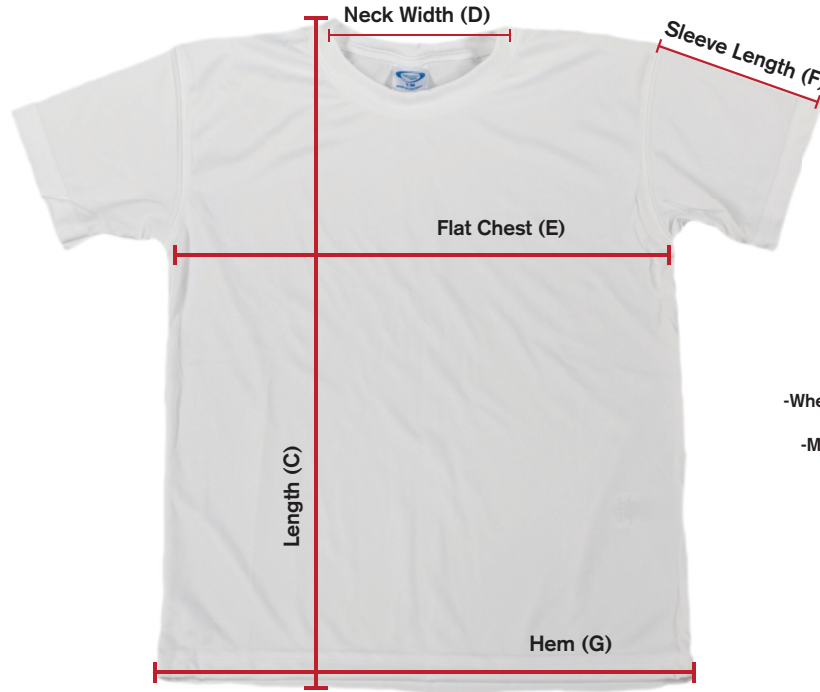

**Basic Short Sleeve
Youth
3SJBB**

YOUTH SIZE GUIDE

Vapor Size	Age
XS	2-4
S	5-7
M	8-10
L	11-13
XL	14-16

FIT SUGGESTIONS

- When measuring if you land in between two sizes choose the size that represents your chest measurement
- Measure yourself for sizing for best results as all retailers use different measurements for their sizing

HOW TO MEASURE ON THE FLAT...

Length (C) - Hold tape measure at highest point on shirt and pull tape down to the bottom of the hem

Neck Width (D) - Hold tape measure at one side of neck hem and pull to the other side

Flat Chest (E) - Hold tape measure under armhole and pull to the other side

Sleeve Length (F) - Hold tape measure at the top of the armhole seam and pull to bottom of sleeve hem

Hem (G) - Hold tape measure at side seam and pull to the other side

Youth Basic Short Sleeve Flat Garment Specifications

	Length (C)	Neck Width (D)	Flat Chest (E)	Sleeve Length (F)	Hem (G)
XS	19"	12.5"	14.5"	5"	14.5"
S	21"	14.5"	16.25"	6"	16.25"
M	24"	16"	18"	6.5"	18"
L	26"	18"	19.75"	7"	19.75"
XL	N/A	N/A	N/A	N/A	N/A